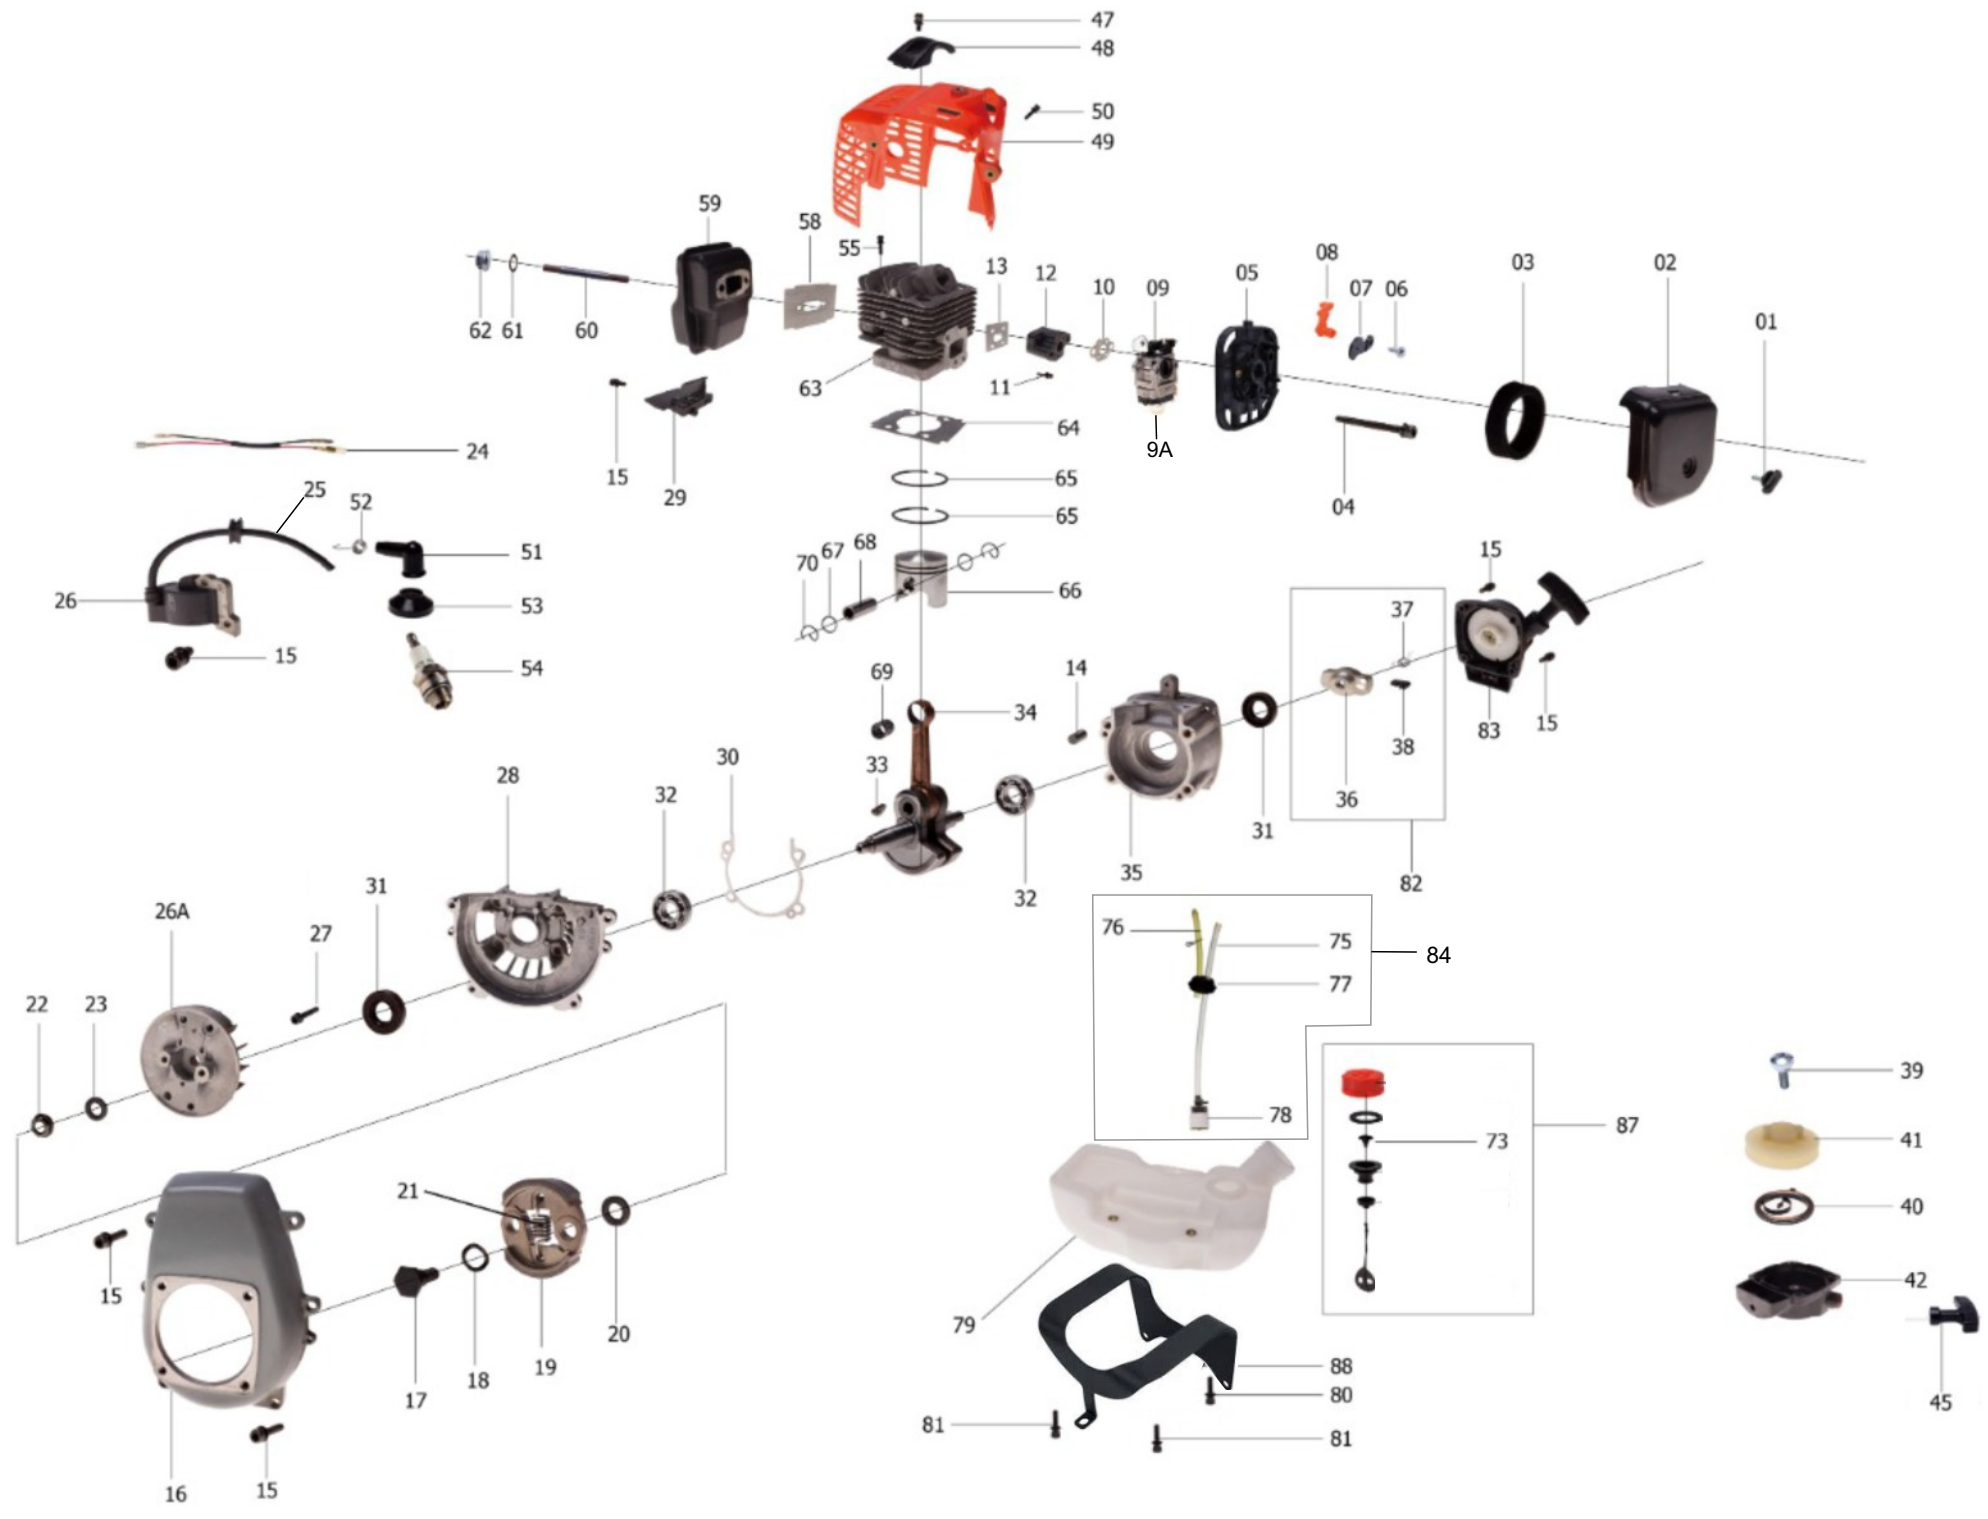

INTERTEC MOTOPODA 105- 265 / 261

1	BOTAO DO FECHO COBERTURA FILTRO - M5	026118201	40	RECOIL SPING	026163501
1	BOTAO DO FECHO COBERTURA FILTRO - M4	026118101	41	STARTER ROPE REEL	026162011
2	CLEANER OUTSIDE COVER / CAPA FILTRO DE AR EXT	026173001	42	RECOIL STARTER BODY / TAMP A PARTIDA	026112011
3	CLEANER ELEMENT / FILTRO DE AR	043173221	45	STARTER HANDLE / PUNHO DE PARTIDA	043402271
4	SCREW M5×50	605105501	47	SCREW M5×14 / PARAFUSO	603105141
5	CLEANER INSEDE COVER / CAPA FILTRO AR INT	026173011	48	COVER / CAPA DA COBERTURA	026118163
6	SCREW ST4.2×13-F-H	615042130	49	COVER / COBERTURA DO CILINDRO	026118161
7	CHOKE	026173021	50	SCREW M4×14	601504122
8	CHOKE HANDLE	026117031	51	PLUG CAP / CACHIMBO DE VELA	026604131
9	CARBURETOR / CARBURADOR	026151001	52	CLICK SPING / MOLA DO CACHIMBO DE VELA	026604126
9A	FUEL PUMP / BOMBA INJETORA	026151151	53	CAPA DO CACHIMBO DE VELA	665604231
9B	GASKET CARBURETOR SET / JG JUNTAS CARBURADOR	026151501	54	SPARK PLUG / VELA	052603011
10	GASKET / JUNTA DO CARBURADOR	026500026	55	SCREW M5×20/ PARAFUSO	605105204
11	SCREW M5×20 / PARAFUSO	605105204	56	WASHER 5	626705000
12	INLET MANIFOLD / BRIDA	026131051	57	WASHER 5	624105300
13	INLET MANIFOLD WASHER / JUNTA DA BRIDA	026500051	58	GASKET MUFFLER / JUNTA DA SURDINA	026500031
15	SCREW M4×16	603104121	59	MUFFLER COMP / SURDINA	026174001
16	FAN COVER / TAMP A DA VENTONHA	026112001	60	BOLT	026805174
17	CLUTCH STEP SCREW	026185001	61	WASHER 5	026017411
18	WASHER	043183001	62	NUT M5	620206005
19	CLUTCH SHOE COMP / EMBREAGEM CPL	026180001	63	CYLINDER / CILINDRO	026130001
20	WASHER	043183011	64	CYLINDER WASHER	026500011
21	CLUTCH SPRING	026184001	65	PISTON RING	026132031
22	NUT M8×1	620308024	66	PISTON / PISTÃO CPL	026132001
23	WASHER 8	624108400	67	ARRUELA ESPACADORA DA BIELA ITC-260/265	026210022
24	STOP CORD COMP / CABO DO ELETRONICO	043142001	69	NEEDLE BEARING	026210021
25	CABO DE VELA	670310000	70	STOP RING	630810080
26	MAGNETO STATOR / MODULO ELETRONICO	026142301	73	RESPIRO/SUSPIRO DA TAMP A COMBUSTIVEL	665451220
26A	MAGNETO ROTOR / VOLANTE	026141301	75	OUTLET FUEL PIPE / MANGUEIRA DE COMB.	026451011
27	SCREW M5×20	605105204	76	INLET FUEL PIPE / MANGUEIRA DE RETORNO DE COMB	043451091
28	FRONT HAL CRANK CASE	026111001	77	PLUG COVER / VALVULA DE CONEXAO	043451191
29	GUIDE PLATE / CHAPA DEFLETORA	026182031	78	CLEANER	663601120
30	CRANK CASE GASKET	026500041	79	FUEL TANK / TANQUE DE COMBUSTIVEL	026114500
31	OIL SEAL	662900026	87	FUEL TANK LID ASSY / TAMP A COMBUSTIVEL CPL	
32	BALL BEARING 6001/P5	660102200	80	SCREW M5×16 / PARAFUSO	605105164
33	KEY	639630261	81	SCREW M5×16 / PARAFUSO	605105164
34	CRANK SHAFT COMP	026120001	82	STARTER PULLEY ASS'Y / COPO DA PARTIDA cpl	026112301
35	REAR HALF CRANK CASE	026111011	83	STARTER ASSY / TAMP A PARTIDA CPL	026112017
36			84	MANGUEIRA DA GASOLINA CPL	043451011
37	STARTER REEL / COPO DA PARTIDA	026112301	87	FUEL TANK LID ASSY / TAMP A COMBUSTIVEL CPL	026451265
38			88	FUEL TANK SUPPORT / SUPORTE DO TANQUE	026114151
39	SCREW M5×10	605105104